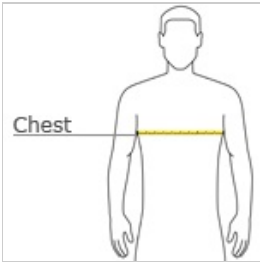

- Retail fit
- Tear-away label
- Side seamed
- Triblend Colors: 3.8-ounce, 50/25/25 poly/Airlume combed and ring spun cotton/rayon, 40 singles
- Black Heather Triblend: 70/15/15 Airlume combed and ring spun cotton/poly/rayon

**CARE INSTRUCTIONS**

Machine wash warm, inside out, with like colors. Only non-cholorine bleach. Tumble dry low. Medium iron. Do not iron decoration. Do not dry clean.

front

back

**HOW TO MEASURE**

**CHEST**  
With arms down at sides, measure around the upper body, under arms and over the fullest part of the chest.