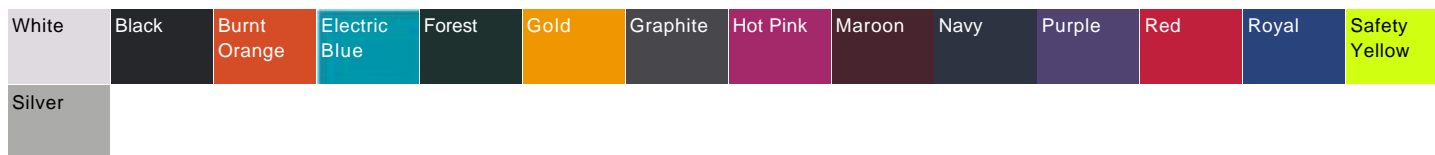

Badger - Women's B-Core Long Sleeve Hooded Tee - 4165

- 100% polyester moisture management/antimicrobial fabric
- Self-fabric hood with drawcord- V-neck
- Contour silhouette
- Badger heat seal logo on left sleeve

Colors

Finished Measurements

	XS	S	M	L	XL	2XL
Body Length	26	27	28	29	30	31
Body Width	16 1/2	17 1/2	19	21	23	25