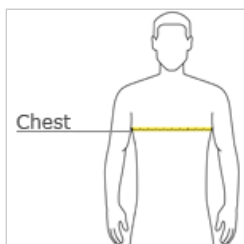

### HOW TO MEASURE

#### CHEST WIDTH

Measure under the arm and around the fullest part of the chest with arms down, keeping tape horizontal.