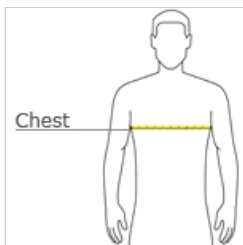

**BELLA+CANVAS.**

**BELLA+CANVAS® Unisex Jersey Short Sleeve Tee. BC3001**

- Retail fit
- Tear-away label
- Side seamed
- Shoulder taping
- Solid Colors: 4.2-ounce, 100% Airlume combed and ring spun cotton, 32 singles
- Ash: 99/1 Airlume combed and ring spun cotton/poly
- Athletic Heather/Black Heather: 90/10 Airlume combed and ring spun cotton/poly
- Heather CVC/Blend Colors: 52/48 Airlume combed and ring spun cotton/poly
- Prism: 99/1 Airlume combed and ring spun cotton/poly

**CARE INSTRUCTIONS**

Machine wash warm, inside out, with like colors. Only non-chlorine bleach. Tumble dry low. Medium iron. Do not iron decoration. Do not dry clean.

front

back

**HOW TO MEASURE**

**CHEST WIDTH**

Measure under the arm and around the fullest part of the chest with arms down, keeping tape horizontal.

**SIZE CHART**

	XS	S	M	L	XL	2XL	3XL	4XL
Chest	31-34	34-37	38-41	42-45	46-49	50-53	54-57	58-61

**COLOR INFORMATION**