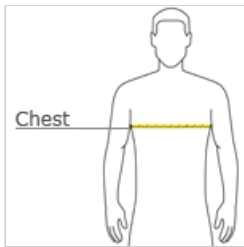

BELLA+CANVAS.

BELLA+CANVAS® Youth Jersey Short Sleeve Tee. BC3001Y

- Retail fit
- Tear-away label
- Side seamed
- Solid Colors: 4.2-ounce, 100% Airlume combed and ring spun cotton, 32 singles
- Athletic Heather/Black Heather: 90/10 Airlume combed and ring spun cotton/poly
- Heather CVC Colors: 52/48 Airlume combed and ring spun cotton/poly

CARE INSTRUCTIONS

Machine wash warm, inside out, with like colors. Only non-chlorine bleach. Tumble dry low. Medium iron. Do not iron decoration. Do not dry clean.

front

back

HOW TO MEASURE

CHEST WIDTH

Measure under the arm and around the fullest part of the chest with arms down, keeping tape horizontal.

SIZE CHART

	S	M	L	XL
Size	6-8	10-12	14-16	18-20
Chest	28-30	30-32	32-34	34-36

COLOR INFORMATION

Asphalt
PMS BLACK 7U

Black
PMS Black C

Natural
PMS 7500C

Navy
PMS 533C

Red
PMS 200C