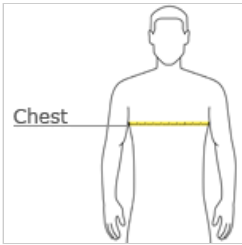

CARE INSTRUCTIONS

Machine wash warm, inside out, with like colors. Only non-chlorine bleach. Tumble dry low. Medium iron. Do not iron decoration. Do not dry clean.

front

back

HOW TO MEASURE

CHEST WIDTH
 Measure under the arm and around the fullest part of the chest with arms down, keeping tape horizontal.