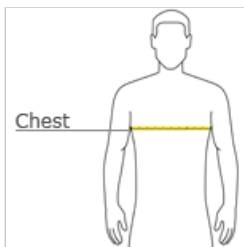

**BELLA+CANVAS.**

**BELLA+CANVAS® Youth Sponge Fleece Pullover Hoodie BC3719Y**

- Tear-away label
- Side seamed
- Solid Colors: 7-ounce, 52/48 Airlume combed and ring spun cotton/poly fleece, 32 singles
- Athletic Heather: 7-ounce, 90/10 Airlume combed and ring spun cotton/poly fleece, 32 singles

**CARE INSTRUCTIONS**

Machine wash warm, inside out, with like colors. Only non-chlorine bleach. Tumble dry low. Medium iron. Do not iron decoration. Do not dry clean.

**HOW TO MEASURE**

**CHEST WIDTH**  
Measure under the arm and around the fullest part of the chest with arms down, keeping tape horizontal.

**SIZE CHART**

	S	M	L
Size	6-8	10-12	14-16
Chest	28-30	30-32	32-34

**COLOR INFORMATION**

Athletic Heather  
PMS 428U

Black  
PMS BLACK C

Dark Grey Heather  
PMS 426C

Navy  
PMS 533C