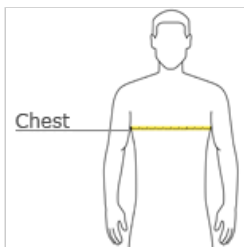

CARE INSTRUCTIONS

Machine wash warm, inside out, with like colors. Only non-chlorine bleach. Tumble dry low. Medium iron. Do not iron decoration. Do not dry clean.

front

back

HOW TO MEASURE

CHEST WIDTH
Measure under the arm and around the fullest part of the chest with arms down, keeping tape horizontal.

SIZE CHART

	XS	S	M	L	XL	2XL
Chest	31-34	34-37	38-41	42-45	46-49	50-53

COLOR INFORMATION

Black
PMS Black C

Dark Grey
PMS 432 CP

Dark Grey Heather
PMS 7540CP

Heather Stone
PMS 2327UP

Mauve
PMS 2341CP