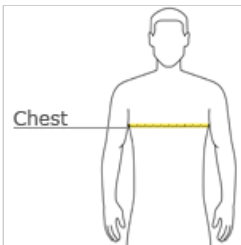

back

**HOW TO MEASURE**

**CHEST WIDTH**

Measure under the arm and around the fullest part of the chest with arms down, keeping tape horizontal.

**SIZE CHART**

	XS	S	M	L	XL	2XL	3XL	4XL
Chest	32-34	35-37	38-40	41-43	44-46	47-49	50-53	54-57