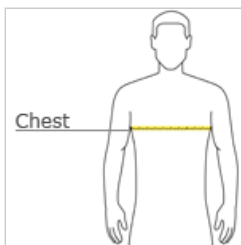

CARE INSTRUCTIONS

Machine wash cold with like colors. Do not bleach. Do not use fabric softener. Tumble dry low, remove promptly. Cool iron if needed. Do not dry clean.

front

back

HOW TO MEASURE

CHEST WIDTH
Measure under the arm and around the fullest part of the chest with arms down, keeping tape horizontal.

SIZE CHART

	XS	S	M	L	XL
Size	4	6/8	10/12	14/16	18/20
Chest	25-26	26-28	28-30	30-32	32-35

COLOR INFORMATION

 Atomic Blue PMS 2203C	 Black PMS NTR BLACK C	 Carolina Blue PMS 7454C	 Deep Orange PMS 173C	 Deep Red PMS 201C	 Forest Green PMS 553C	 Gold PMS 1235C	 Hot Coral PMS NO MATCH	 Iron Grey PMS 7540C	 Lime Shock PMS 375C	 Maroon PMS 504C
 Neon Orange PMS NO MATCH	 Neon Pink PMS 806C	 Pink Raspberry PMS 7425C	 Purple PMS 7672C	 Silver PMS 429C	 True Navy PMS 533C	 True Red PMS 200C	 True Royal PMS 7686C	 White		